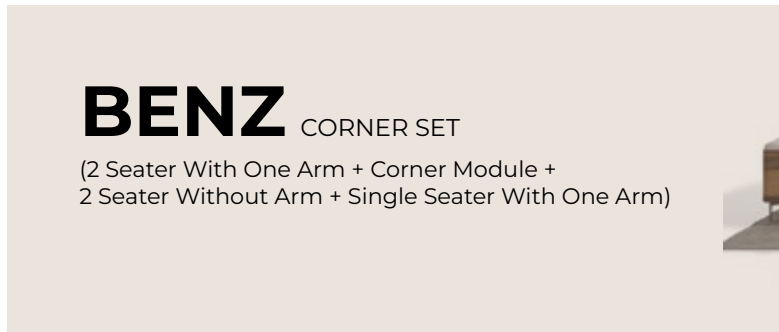

BENZ CORNER SET
(2 Seater With One Arm + Corner Module +
2 Seater Without Arm + Single Seater With One Arm)