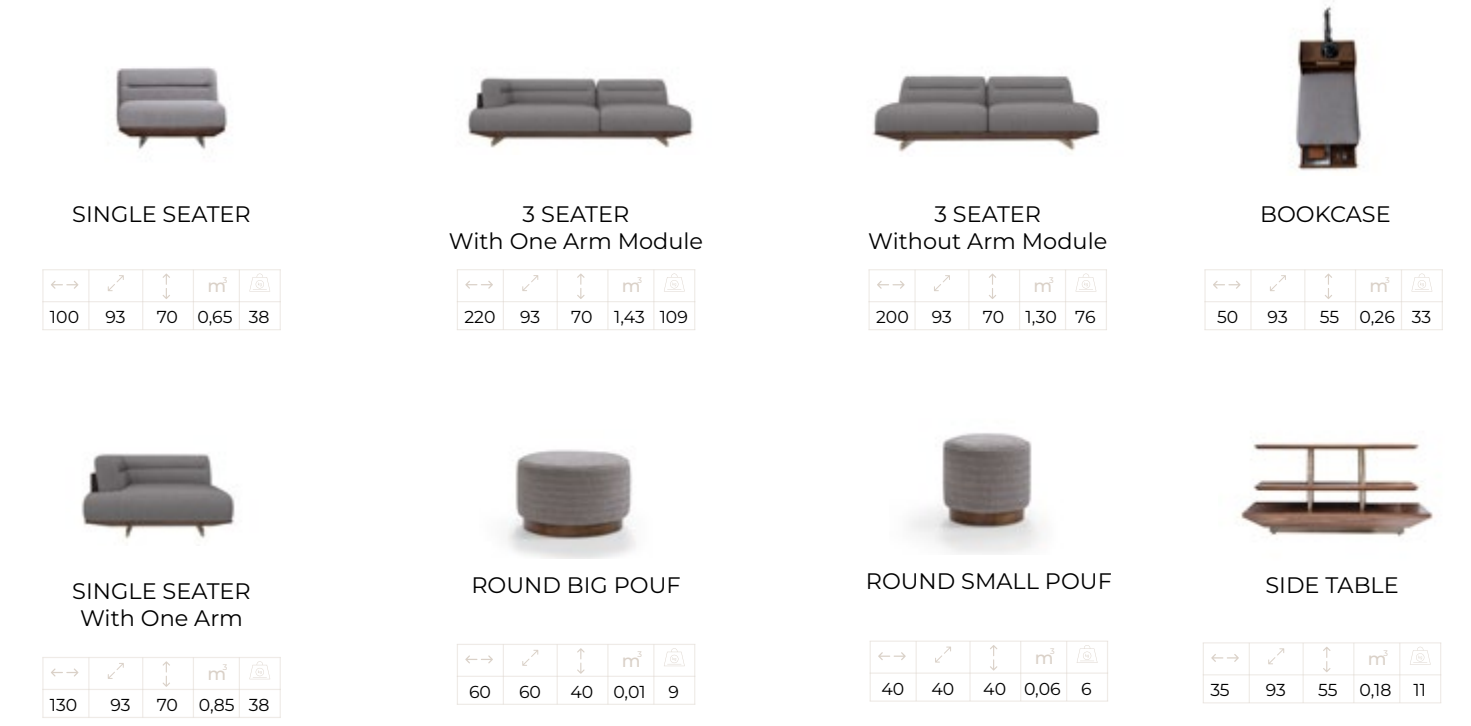

MODULES

**Price difference is applied for A Plus series fabrics.